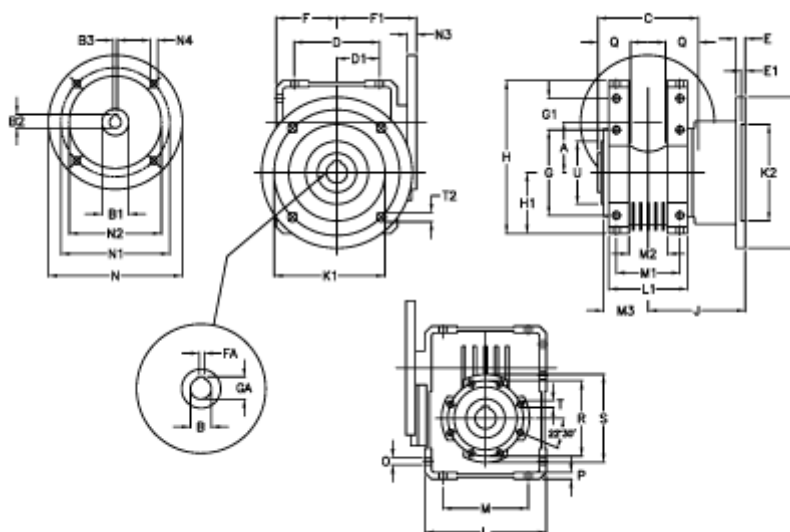

Article number: 392211010043636

Description: Worm Gear with Torque Limiter
W110 L2-UF-100-P90 B14

Measures

A = 110.10	E = 20	H = 308.0	M = 184	N4 = 9	U = 130
B = 42	E1 = 12	H1 = 125.0	M1 = 115	O = 14.0	
B1 E7 = 24	F = 125	J = 179.5	M2 = 69	P = 14	
B2 = 27.3	F1 = 143	K = 280	M3 = 73	Q = 45	
B3 H9 = 8	FA = 12	K1 = 230	N = 140	R = 165	
C = 155	G = 184	K2 = 170	N1 = 115	S = 200	
D = 174.0	G1 = 58.0	L = 250	N2 = 95	T = M12x19	
D1 = 82.0	GA = 45.3	L1 = 143	N3 = 6.5	T2 = 13.0	